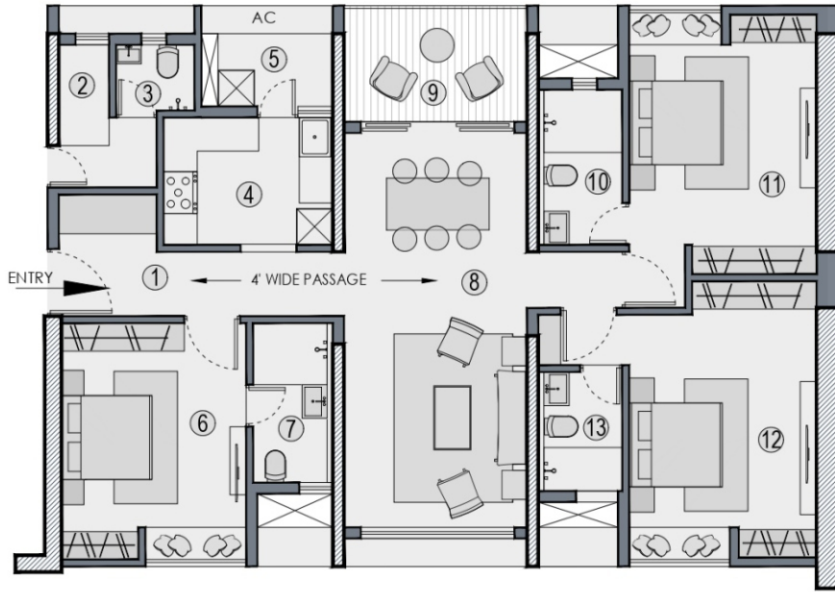

9836 29 29 29

MODERN
PROPERTIES

LEGEND

NO.	SPACE TYPE	DIMENSION
①	ENTRANCE FOYER	3'-9"X7'-4"
②	SERVANT'S ROOM	7'-5"X2'-11"
③	SERVANT'S TOILET	4'-2"X4'-7"
④	BEDROOM	13'-8"X11'
⑤	TOILET - 1 (ATTACHED)	9'-2"X4'-11"
⑥	KITCHEN	7'-6"X9'-11"
⑦	UTILITY	4'-1"X7'-9"
⑧	DRAWING/DINING HALL	23'-2"X11'
⑨	BALCONY	6'-8"X10'-9"
⑩	TOILET - 1 (COMMON)	9'-1"X4'-11"
⑪	BEDROOM - 2	15'-3"X11'
⑫	BEDROOM - 3	16'-2"X11'
⑬	TOILET - 3 (ATTACHED)	7'X4'-11"

TOWER - 1/3/4/5
FLAT- A/F/H/K
CAM - 1894 SQUARE FEET

9836 29 29 29

MODERN
 PROPERTIES

TOWER 1
FLAT - B
CAM - 3347 SQFT

LEGEND

NO.	SPACE TYPE	DIMENSION
①	ENTRANCE FOYER	4'-11"X4'-1"
②	SERVANT'S ROOM	7'-8"X5'-6"
③	SERVANT'S TOILET	4'-11"X5'-6"
④	TV ROOM	12'-8"X13'-5"
⑤	DRAWING	18'X15'-11"
⑥	DINING HALL	13'-5"X11'-11"
⑦	BALCONY	7'-9"X3'
⑧	KITCHEN	9'-1"X11'-3"
⑨	UTILITY	4'X11'-3"
⑩	BEDROOM	14'-11"X10'-7"
⑪	TOILET - 1 (COMMON)	8'X5'-6"
⑫	BEDROOM	15'-7"X10'-7"
⑬	TOILET - (ATTACHED)	9'-4"X5'-6"
⑭	BEDROOM - 2	17'-6"X11'
⑮	TOILET - 2 (ATTACHED)	9'-4"X5'-6"
⑯	BEDROOM - 3	17'-3"X11'
⑰	TOILET - 3 (ATTACHED)	8'-2"X5'-6"
⑱	BOX ROOM	4'-5"X5'-6"

9836 29 29 29

MODERN
PROPERTIES

**TOWER 1
FLAT - C
CAM - 1883 SQFT**

LEGEND

NO.	SPACE TYPE	DIMENSION
①	ENTRANCE FOYER	5'-9"X7'-2"
②	SERVANT'S ROOM	2'-11"X5'-11"
③	SERVANT'S TOILET	4'-7"X3'-10"
④	KITCHEN	9'-11"X7'-4"
⑤	UTILITY	7'-9"X4'-3"
⑥	BEDROOM	10'-10"X13'-10"
⑦	TOILET - (ATTACHED)	4'-11"X9'-4"
⑧	DRAWING/DINING HALL	11'X23'-2"
⑨	BALCONY	10'-9"X6'-8"
⑩	TOILET - (ATTACHED)	4'-11"X9'-1"
⑪	BEDROOM - 2	11' X15'-3"
⑫	BEDROOM - 3	11'X16'-2"
⑬	TOILET - 2 (ATTACHED)	4'-11"X7"