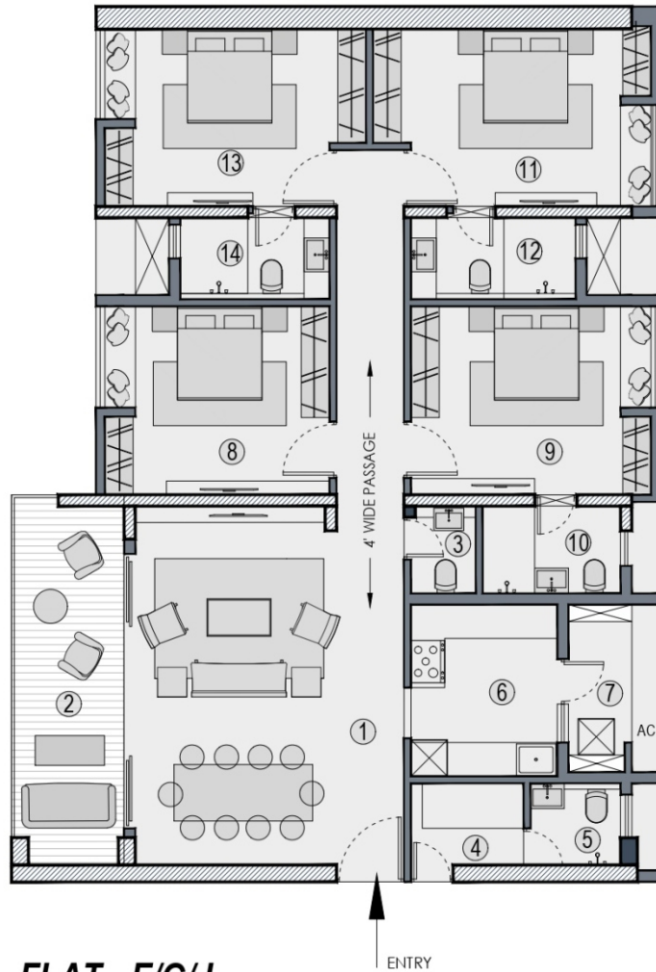

9836 29 29 29

MODERN
PROPERTIES

TOWER 2
FLAT - D
CAM - 2477 SQUARE FEET

LEGEND

NO.	SPACE TYPE	DIMENSION
①	ENTRANCE FOYER	8'X4'-11"
②	SERVANT'S ROOM	5'-5"X5'-7"
③	SERVANT'S TOILET	5'-5"X4'-7"
④	KITCHEN	10'-6"X7'-2"
⑤	UTILITY	10'-3"X3'-5"
⑥	BEDROOM	11'X13'-9"
⑦	TOILET - (ATTACHED)	4'-11"X9'-4"
⑧	DRAWING/DINING HALL	21'-10"X15'-11"
⑨	BALCONY	34'-6"X6'-7"
⑩	POWDER TOILET	5'X3'-6"
⑪	BEDROOM - 2	11'X13'-9"
⑫	TOILET - 2 (ATTACHED)	5'X8'
⑬	BEDROOM - 3	10'-4"X15'-10"
⑭	TOILET - 3 (ATTACHED)	4'-9"X9'-1"
⑮	BEDROOM - 3	10'-2"X13'-10"

9836 29 29 29

MODERN
 PROPERTIES

FLAT - E/G/J

TOWER - 2/3/4

CAM - 2316 SQUARE FEET

LEGEND

NO.	SPACE TYPE	DIMENSION
①	DRAWING/DINING HALL	15'-8"X20'-11"
②	BALCONY	6'-7"X20'-11"
③	POWDER TOILET	3'-9"X5'-4"
④	SERVANT'S ROOM	6'-7"X4'-9"
⑤	SERVANT'S TOILET	5'-3"X4'-9"
⑥	KITCHEN	8'-6"X10'
⑦	UTILITY	3'-8"X9'-9"
⑧	BEDROOM	13'-1"X11'
⑨	BEDROOM - 2	14'X11'
⑩	TOILET - 2(ATTACHED)	8'X5'-1"
⑪	BEDROOM - 3	16'-2"X10'-4"
⑫	TOILET - 3(ATTACHED)	9'-7"X5'
⑬	BEDROOM - 3	15'-3"X10'-4"
⑭	TOILET - 3(ATTACHED)	8'-8"X5'

9836 29 29 29

MODERN
PROPERTIES

TOWER - 4/5
FLAT - I/L
CAM - 3041 SQUARE FEET

LEGEND

NO.	SPACE TYPE	DIMENSION
①	ENTRANCE FOYER	8'-1"X4'-11"
②	BEDROOM	11'X15'-5"
③	TOILET - 1(ATTACHED)	5'X9'-2"
④	SERVANTS ROOM	4'-11"X6'-1"
⑤	SERVANTS TOILET	4'-11"X5'-1"
⑥	KITCHEN	11'-1"X7'-7"
⑦	UTILITY	10'-10"X3'-4"
⑧	BEDROOM - 2	11'X15'-5"
⑨	TOILET - 2(ATTACHED)	5'-3"X10'-9"
⑩	DRAWING/DINING HALL	28'-4"X16'-11"
⑪	TOILET - 3(COMMON)	5'X7'-11"
⑫	BEDROOM - 3	10'-4"X17'-6"
⑬	TOILET - 4(ATTACHED)	5'-3"X8'-7"
⑭	BEDROOM - 4	10'-4"X14'-9"
⑮	BALCONY	40'-9"X7'-9"