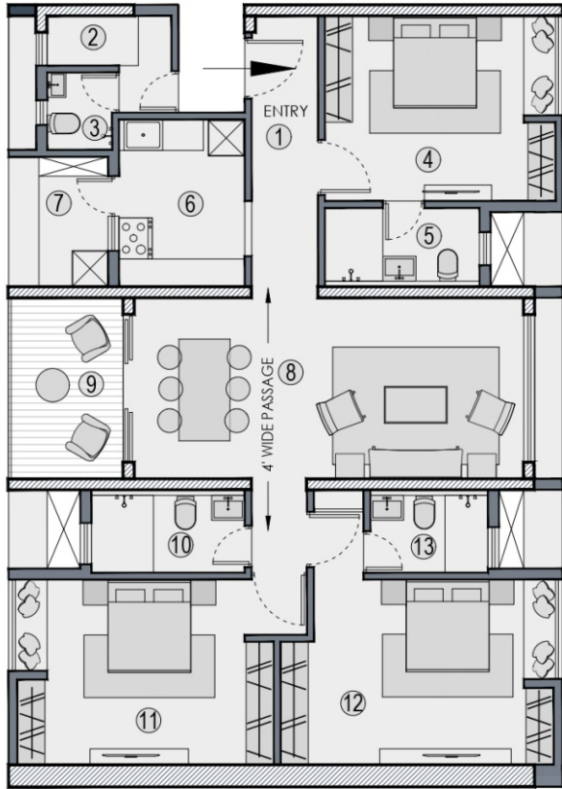

9836 29 29 29

MODERN
PROPERTIES

LEGEND

NO.	SPACE TYPE	DIMENSION
①	ENTRANCE FOYER	3'-9"X7'-4"
②	SERVANT'S ROOM	7'-5"X2'-11"
③	SERVANT'S TOILET	4'-2"X4'-7"
④	BEDROOM	13'-8"X11'
⑤	TOILET - 1 (ATTACHED)	9'-2"X4'-11"
⑥	KITCHEN	7'-6"X9'-11"
⑦	UTILITY	4'-1"X7'-9"
⑧	DRAWING/DINING HALL	23'-2"X11'
⑨	BALCONY	6'-8"X10'-9"
⑩	TOILET - 1 (COMMON)	9'-1"X4'-11"
⑪	BEDROOM - 2	15'-3"X11'
⑫	BEDROOM - 3	16'-2"X11'
⑬	TOILET - 3 (ATTACHED)	7'X4'-11"

TOWER - 1/3/4/5
FLAT- A/F/H/K
CAM - 1894 SQUARE FEET

9836 29 29 29

MODERN
 PROPERTIES

TOWER 1
FLAT - B
CAM - 3347 SQFT

LEGEND

NO.	SPACE TYPE	DIMENSION
①	ENTRANCE FOYER	4'-11"X4'-1"
②	SERVANT'S ROOM	7'-8"X5'-6"
③	SERVANT'S TOILET	4'-11"X5'-6"
④	TV ROOM	12'-8"X13'-5"
⑤	DRAWING	18'X15'-11"
⑥	DINING HALL	13'-5"X11'-11"
⑦	BALCONY	7'-9"X3'
⑧	KITCHEN	9'-1"X11'-3"
⑨	UTILITY	4'X11'-3"
⑩	BEDROOM	14'-11"X10'-7"
⑪	TOILET - 1 (COMMON)	8'X5'-6"
⑫	BEDROOM	15'-7"X10'-7"
⑬	TOILET - (ATTACHED)	9'-4"X5'-6"
⑭	BEDROOM - 2	17'-6"X11'
⑮	TOILET - 2 (ATTACHED)	9'-4"X5'-6"
⑯	BEDROOM - 3	17'-3"X11'
⑰	TOILET - 3 (ATTACHED)	8'-2"X5'-6"
⑱	BOX ROOM	4'-5"X5'-6"

9836 29 29 29

MODERN
PROPERTIES

**TOWER 1
FLAT - C
CAM - 1883 SQFT**

LEGEND

NO.	SPACE TYPE	DIMENSION
①	ENTRANCE FOYER	5'-9"X7'-2"
②	SERVANT'S ROOM	2'-11"X5'-11"
③	SERVANT'S TOILET	4'-7"X3'-10"
④	KITCHEN	9'-11"X7'-4"
⑤	UTILITY	7'-9"X4'-3"
⑥	BEDROOM	10'-10"X13'-10"
⑦	TOILET - (ATTACHED)	4'-11"X9'-4"
⑧	DRAWING/DINING HALL	11'X23'-2"
⑨	BALCONY	10'-9"X6'-8"
⑩	TOILET - (ATTACHED)	4'-11"X9'-1"
⑪	BEDROOM - 2	11' X15'-3"
⑫	BEDROOM - 3	11'X16'-2"
⑬	TOILET - 2 (ATTACHED)	4'-11"X7"