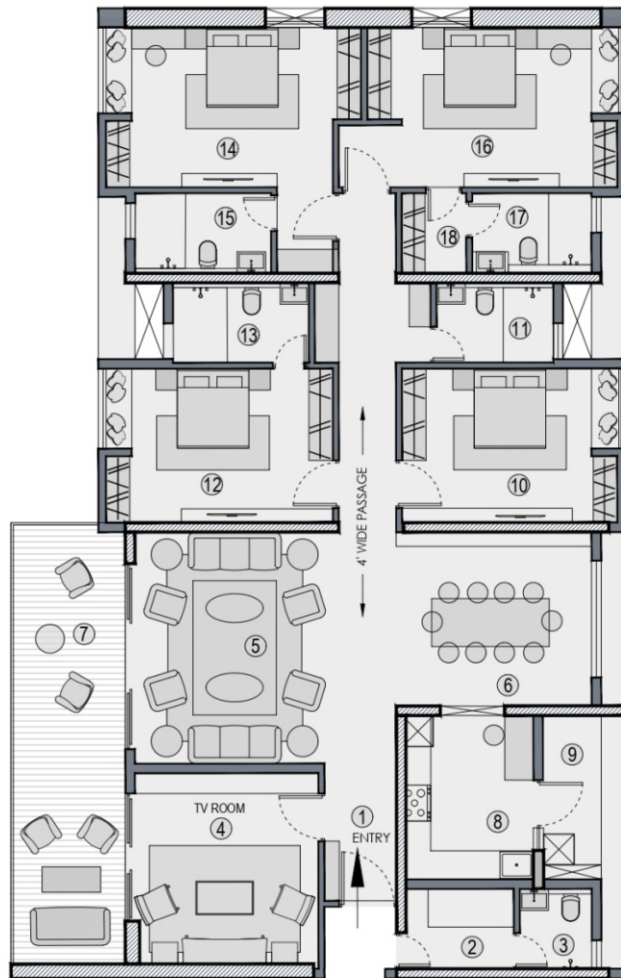

9836 29 29 29

MODERN
PROPERTIES

LEGEND

NO.	SPACE TYPE	DIMENSION
①	ENTRANCE FOYER	3'-9"X7'-4"
②	SERVANT'S ROOM	7'-5"X2'-11"
③	SERVANT'S TOILET	4'-2"X4'-7"
④	BEDROOM	13'-8"X11'
⑤	TOILET - 1 (ATTACHED)	9'-2"X4'-11"
⑥	KITCHEN	7'-6"X9'-11"
⑦	UTILITY	4'-1"X7'-9"
⑧	DRAWING/DINING HALL	23'-2"X11'
⑨	BALCONY	6'-8"X10'-9"
⑩	TOILET - 1 (COMMON)	9'-1"X4'-11"
⑪	BEDROOM - 2	15'-3"X11'
⑫	BEDROOM - 3	16'-2"X11'
⑬	TOILET - 3 (ATTACHED)	7'X4'-11"

TOWER - 1/3/4/5
FLAT- A/F/H/K
CAM - 1894 SQUARE FEET

9836 29 29 29

MODERN
 PROPERTIES

TOWER 1
FLAT - B
CAM - 3347 SQFT

LEGEND

NO.	SPACE TYPE	DIMENSION
①	ENTRANCE FOYER	4'-11"X4'-1"
②	SERVANT'S ROOM	7'-8"X5'-6"
③	SERVANT'S TOILET	4'-11"X5'-6"
④	TV ROOM	12'-8"X13'-5"
⑤	DRAWING	18'X15'-11"
⑥	DINING HALL	13'-5"X11'-11"
⑦	BALCONY	7'-9"X3'
⑧	KITCHEN	9'-1"X11'-3"
⑨	UTILITY	4'X11'-3"
⑩	BEDROOM	14'-11"X10'-7"
⑪	TOILET - 1 (COMMON)	8'X5'-6"
⑫	BEDROOM	15'-7"X10'-7"
⑬	TOILET - (ATTACHED)	9'-4"X5'-6"
⑭	BEDROOM - 2	17'-6"X11'
⑮	TOILET - 2 (ATTACHED)	9'-4"X5'-6"
⑯	BEDROOM - 3	17'-3"X11'
⑰	TOILET - 3 (ATTACHED)	8'-2"X5'-6"
⑱	BOX ROOM	4'-5"X5'-6"

9836 29 29 29

MODERN
PROPERTIES

**TOWER 1
FLAT - C
CAM - 1883 SQFT**

LEGEND

NO.	SPACE TYPE	DIMENSION
①	ENTRANCE FOYER	5'-9"X7'-2"
②	SERVANT'S ROOM	2'-11"X5'-11"
③	SERVANT'S TOILET	4'-7"X3'-10"
④	KITCHEN	9'-11"X7'-4"
⑤	UTILITY	7'-9"X4'-3"
⑥	BEDROOM	10'-10"X13'-10"
⑦	TOILET - (ATTACHED)	4'-11"X9'-4"
⑧	DRAWING/DINING HALL	11'X23'-2"
⑨	BALCONY	10'-9"X6'-8"
⑩	TOILET - (ATTACHED)	4'-11"X9'-1"
⑪	BEDROOM - 2	11' X15'-3"
⑫	BEDROOM - 3	11'X16'-2"
⑬	TOILET - 2 (ATTACHED)	4'-11"X7"