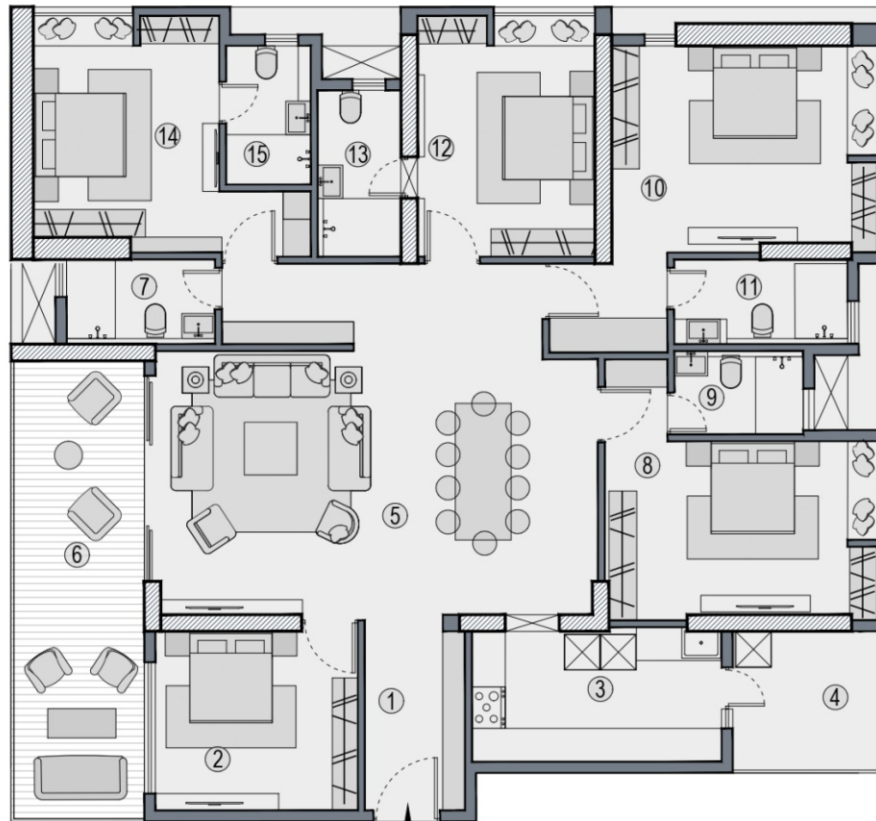

9836 29 29 29

MODERN
 PROPERTIES

FLAT - E/G/J

TOWER - 2/3/4

CAM - 2316 SQUARE FEET

LEGEND

NO.	SPACE TYPE	DIMENSION
①	DRAWING/DINING HALL	15'-8"X20'-11"
②	BALCONY	6'-7"X20'-11"
③	POWDER TOILET	3'-9"X5'-4"
④	SERVANT'S ROOM	6'-7"X4'-9"
⑤	SERVANT'S TOILET	5'-3"X4'-9"
⑥	KITCHEN	8'-6"X10'
⑦	UTILITY	3'-8"X9'-9"
⑧	BEDROOM	13'-1"X11'
⑨	BEDROOM - 2	14'X11'
⑩	TOILET - 2(ATTACHED)	8'X5'-1"
⑪	BEDROOM - 3	16'-2"X10'-4"
⑫	TOILET - 3(ATTACHED)	9'-7"X5'
⑬	BEDROOM - 3	15'-3"X10'-4"
⑭	TOILET - 3(ATTACHED)	8'-8"X5'

9836 29 29 29

MODERN
PROPERTIES

TOWER - 4/5
FLAT - I/L
CAM - 3041 SQUARE FEET

LEGEND

NO.	SPACE TYPE	DIMENSION
①	ENTRANCE FOYER	8'-1"X4'-11"
②	BEDROOM	11'X15'-5"
③	TOILET - 1(ATTACHED)	5'X9'-2"
④	SERVANTS ROOM	4'-11"X6'-1"
⑤	SERVANTS TOILET	4'-11"X5'-1"
⑥	KITCHEN	11'-1"X7'-7"
⑦	UTILITY	10'-10"X3'-4"
⑧	BEDROOM - 2	11'X15'-5"
⑨	TOILET - 2(ATTACHED)	5'-3"X10'-9"
⑩	DRAWING/DINING HALL	28'-4"X16'-11"
⑪	TOILET - 3(COMMON)	5'X7'-11"
⑫	BEDROOM - 3	10'-4"X17'-6"
⑬	TOILET - 4(ATTACHED)	5'-3"X8'-7"
⑭	BEDROOM - 4	10'-4"X14'-9"
⑮	BALCONY	40'-9"X7'-9"

9836 29 29 29

MODERN
 PROPERTIES

TOWER 5
FLAT - M
CAM - 3276 SQUARE FEET

↑
ENTRY

LEGEND

NO.	SPACE TYPE	DIMENSION
①	ENTRANCE FOYER	5'-11"X10'-10"
②	BEDROOM	12'X10'-10"
③	KITCHEN	14'-9"X7'-11"
④	UTILITY	8'-11"X8'-2"
⑤	DRAWING/DINING HALL	26'-2"X15'-11"
⑥	BALCONY	7'-9"X27'-5"
⑦	TOILET - 1(COMMON)	8'-9"X5'
⑧	BEDROOM - 2	16'-1"X10'-3"
⑨	TOILET - 2(ATTACHED)	7'-7"X4'-11"
⑩	BEDROOM - 3	15'-9"X12'-3"
⑪	TOILET - 3(ATTACHED)	10'-3"X5'
⑫	BEDROOM - 4	10'-7"X14'-3"
⑬	TOILET - 4(ATTACHED)	4'-11"X9'-10"
⑭	BEDROOM - 5	11'X14'
⑮	TOILET - 5(ATTACHED)	5'X8'-2"
⑯	SERVANT'S ROOM	7'-10"X5'-4"
⑰	SERVANT'S TOILET	4'-11"X5'-4"